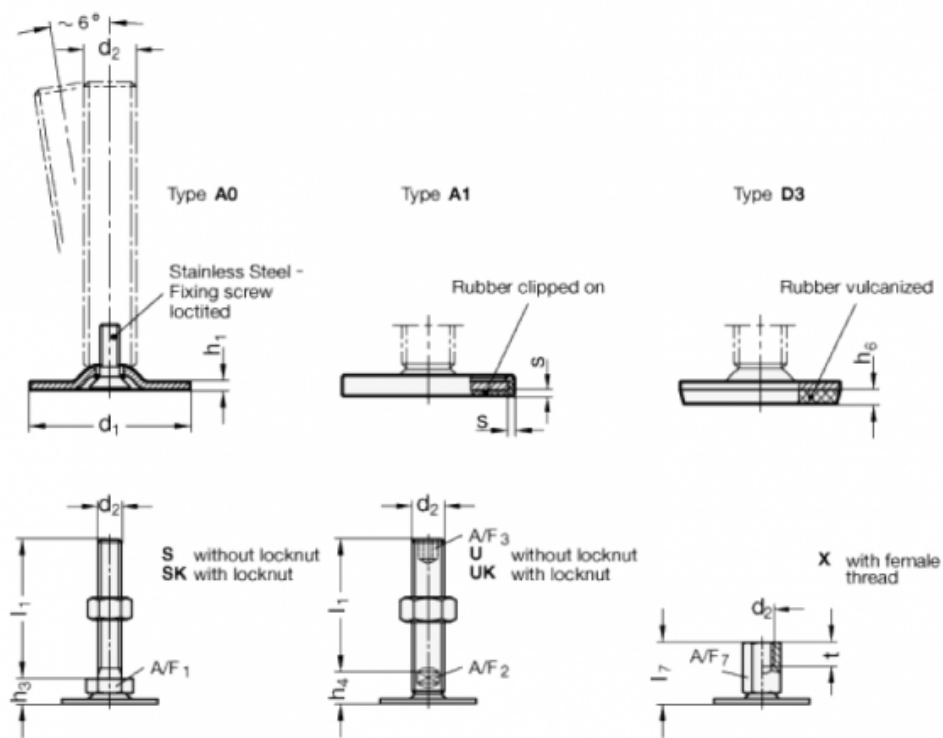

Data Sheet

Article number: 204080M2075A1UK

Description: E+G levelling foot
GN 40-80-M20-75-A1-UK

Note: UK With nut, Hexagon socket at the top, Wrench flat at the bottom

Measures

A/F2 = 15
A/F3 = 10
d1 = 80
d2 = M20
h1 = 3
h4 = 18
h6 =
l1 = 75

s = 2